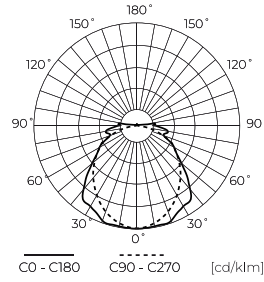

LED line PRIME

Code: 471109-DALI

EAN: 5905378221475

**Hermetic fixture RANGER C 4000K 40W
5600lm IP66 120cm gray PRIME DALI**

Technical drawing

Light distribution