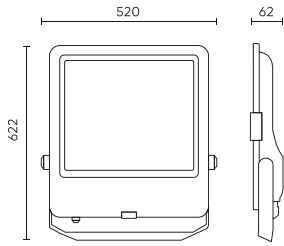

LED line PRIME

Code: 202597

EAN: 5905378202597

**FLOODLIGHT 4000K 600W 84000lm T2
IP66 PRIME**

Technical drawing