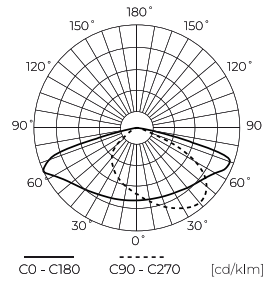

Light distribution