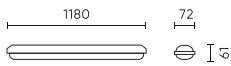

LED line PRIME

Code: 201279-DALI

EAN: 5905378221567

**LINKER hermetic fixture 5000K 40W
6000lm IP65 120cm gray PRIME DALI**

Technical drawing