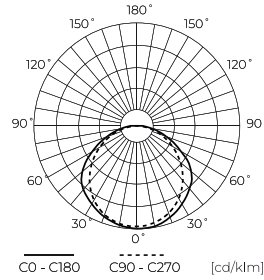

Technical data

Parameter	Value
Energy efficiency class 2019/2015	C
Warranty	5
Power	• 40 W
Voltage	• 220-240 V AC
Correlated colour temperature	• 5000 K
Colour of the light	White
Colour rendering index Ra	80
IP protection rating	IP65
IK protection rating	08
IEC protection class	I
Luminous efficacy	150
Luminous flux	6000
The lumen maintenance factor	96
Lifetime L70B50	100 000 h
L80B* – difference B10–B50 ≈ 1% (according to LightingEurope) – negligible	75000 h
L90B* – difference B10–B50 ≈ 1% (according to LightingEurope) – negligible	50000 h
Dimmable function	Dali

Parameter	Value
Frequency of the supply voltage	50/60Hz
Beam angle	120
LED type	SMD2839
Lifespan	100 000 h
Power Factor	>=0,95
Number of on/off cycles	50000
Lamp's warm-up time to 60%	1
Ambient temperature suitable for operation	-25 ÷ 45
Length	1191 mm
Width	72 mm
Height	61 mm
Weight	1,55 kg
Colour	96
Material (housing)	Polycarbonate
Material (cover)	Polycarbonate
DALI	• YES

LED line PRIME

Code: 201279-DALI

EAN: 5905378221567

**LINKER hermetic fixture 5000K 40W
6000lm IP65 120cm gray PRIME DALI**

Technical drawing

Light distribution

Additional product photos

Logistics data

Single packaging

Quantity	1
Width	75 mm
Height	65 mm
Length	1120 mm
Weight	1,64 kg

Bulk packaging

Quantity	15
Width	355 mm
Height	246 mm
Length	1238 mm
Volume	
Weight	30,4 kg

Europallet

Quantity	180
Height	1500 mm
Quantity in layer	
Number of layers	
Bulk quantity	12
Weight	390 kg