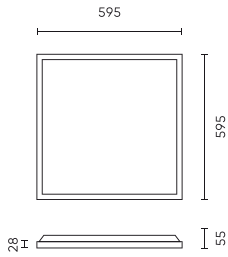

LED line PRIME

Code: 200180

EAN: 5905378200180

**Backlit Panel 4000K 40W 4800lm IP20
60x60cm white PRIME**

Technical drawing