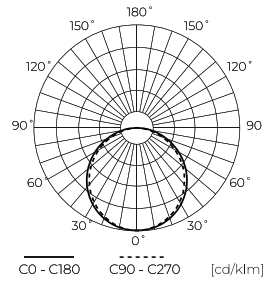

Light distribution