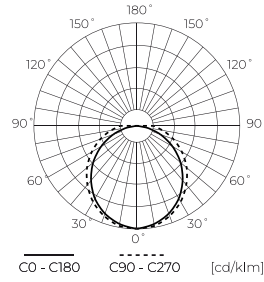

LED line

Code: 240577

EAN: 5901583240577

**Hermetic luminaire EASY LINK 4000K
60W 8400lm IP65 150cm gray LITE**

Technical drawing

Light distribution