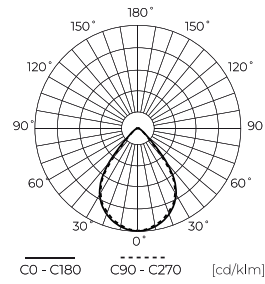

Light distribution