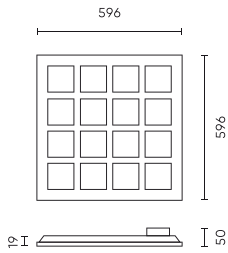

LED line PRIME

Code: 244193

EAN: 5901583244193

**Backlit Panel DIORA 4000K 15-36W
2250-5040lm IP20 UGR<16 60x60cm
white PRIME**

Technical drawing