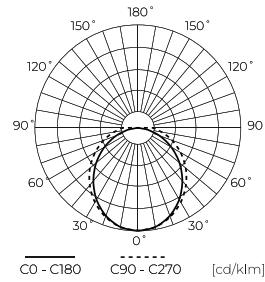

LED line

Code: 240553

EAN: 5901583240553

**Hermetic luminaire EASY LINK 4000K
20W 2800lm IP65 60cm gray LITE**

Technical drawing

Light distribution