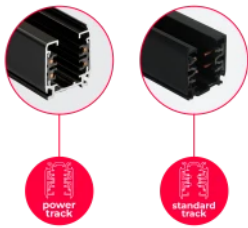

LED line PRIME

Code: 220744

EAN: 5905378220744

**3-phase busway LUMICANTO
POWERTRACK 3m white PRIME**

Technical drawing

Light distribution

Additional product photos