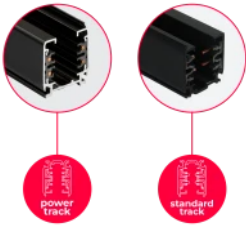

LED line PRIME

Code: 220737

EAN: 5905378220737

**3-phase busway LUMICANTO
POWERTRACK 2m white PRIME**

Technical drawing

Light distribution

Additional product photos