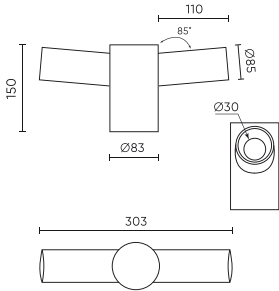

LED line PRIME

Code: 220348

EAN: 5905378220348

Black holder for 2 fixtures for folding lighting pole

The bracket allowing the suspension of 2 fixtures on a folding lighting pole in black combines durability and functionality. Made of high-quality materials, it ensures stable mounting and safety during use. Its universal design makes it perfectly compatible with fixtures available on the market. Thanks to its thoughtful construction, installation and disassembly are extremely simple.

Technical data

Parameter	Value
Warranty	5/7*

Parameter	Value
Diameter of the column ending	ø 58

LED line PRIME

Code: 220348

EAN: 5905378220348

Black holder for 2 fixtures for folding lighting pole

Technical drawing

Light distribution

Additional product photos

Logistics data

Single packaging

Width	
Height	
Length	
Weight	1 kg

Bulk packaging

Quantity	
Width	
Height	
Length	
Volume	
Weight	

Europallet

Height	
Quantity in layer	
Number of layers	
Bulk quantity	
Weight	

LED line PRIME

Code: 220348

EAN: 5905378220348

**Black holder for 2 fixtures for folding
lighting pole**

Example application