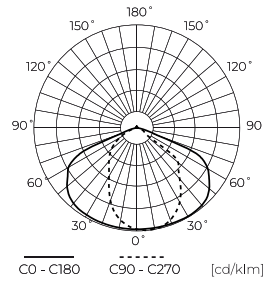

Light distribution