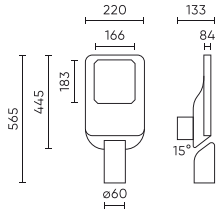

LED line PRIME

Code: 203112-II

EAN: 5905378220089

**Road luminaire CAMINO 3CCT(3/4/5.7K)
100W 14000lm IP66 grey PRIME**

Technical drawing