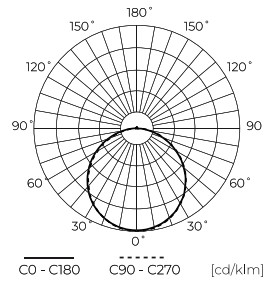

Technical data

Parameter	Value
Energy efficiency class 2019/2015	E
Warranty	3
Power	<ul style="list-style-type: none"> • 18 W • 21 W • 24 W
Voltage	<ul style="list-style-type: none"> • 220-240 V AC
Correlated colour temperature	<ul style="list-style-type: none"> • 3000 K • 4000 K • 5000 K
Colour of the light	CCT
Colour rendering index Ra	80
IP protection rating	IP20
IK protection rating	05
IEC protection class	II
Luminous efficacy	90
Luminous flux	2110
The lumen maintenance factor	96
Lifetime L70B50	30 000 h
Colour consistency in McAdam ellipses	≤6

Parameter	Value
Frequency of the supply voltage	50/60Hz
Beam angle	120
LED type	SMD2835
LED quantity	168
Power Factor	≥0,9
Number of on/off cycles	15000
Lamp's warm-up time to 60%	1
Ambient temperature suitable for operation	-20÷40
Installation method	3in1 surface mounted, flush mounted, suspended
Mounting hole diameter	65-235
Length	295 mm
Width	295 mm
Height	17 mm
Weight	0,8 kg
Colour	White

LED line LITE

Code: 210127

EAN: 5905378210127

**DOWNLIGHT EASY FLEX 3CCT(3K/4K/5K)
18/21/24W 2110lm square IP20 White
LITE**

Technical drawing

Light distribution

Additional product photos

Logistics data

Single packaging

Width	330 mm
Height	31 mm
Length	300 mm
Weight	0,94 kg

Bulk packaging

Quantity	10
Width	350 mm
Height	315 mm
Length	335 mm
Weight	9,4 kg

Europallet

Bulk quantity	
---------------	--

LED line LITE