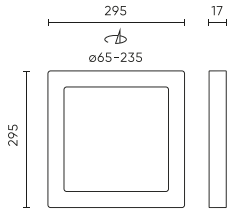

Parameter	Value
Frequency of the supply voltage	50/60Hz
Beam angle	120
LED type	SMD2835
LED quantity	168
Power Factor	≥0,9
Number of on/off cycles	15000
Lamp's warm-up time to 60%	1
Ambient temperature suitable for operation	-20÷40
Installation method	3in1 surface mounted, flush mounted, suspended
Mounting hole diameter	65-235
Length	295 mm
Width	295 mm
Height	17 mm
Weight	0,8 kg
Colour	White

LED line LITE

Code: 210127

EAN: 5905378210127

**DOWNLIGHT EASY FLEX 3CCT(3K/4K/5K)
18/21/24W 2110lm square IP20 White
LITE**

Technical drawing

Light distribution

Additional product photos

Logistics data

Single packaging

Width	330 mm
Height	31 mm
Length	300 mm
Weight	0,94 kg

Bulk packaging

Quantity	10
Width	350 mm
Height	315 mm
Length	335 mm
Weight	9,4 kg

Europallet

Bulk quantity	
---------------	--

LED line LITE