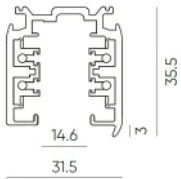

Parameter	Value
Width	31,5 mm
Height	35,5 mm
Weight	1,8 kg
Equivalent	XTS 4200
Colour	Black
Material (housing)	Aluminium

LED line PRIME

Code: 210585

EAN: 5905378210585

3 phase rail LUMICANTO 2m black PRIME

Technical drawing

Light distribution

Additional product photos

Logistics data

Single packaging

Width	2000 mm
Height	35,5 mm
Length	31,5 mm
Weight	1,9 kg

Bulk packaging

Quantity	10
Width	180 mm
Height	80 mm
Length	2030 mm
Volume	
Weight	19 kg

Europallet

Height	
Quantity in layer	
Number of layers	
Bulk quantity	
Weight	

LED line PRIME

Code: 210585

EAN: 5905378210585

**3 phase rail LUMICANTO 2m black
PRIME**

Example application