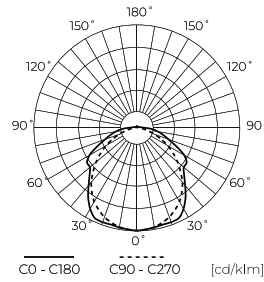

LED line PRIME

Code: 210189-DALI

EAN: 5905378221512

**Hermetic fixture RANGER 4000K 40W
7200lm IP66 120cm gray PRIME DALI**

Technical drawing

Light distribution