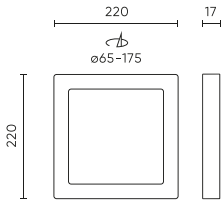

LED line LITE

Code: 210103

EAN: 5905378210103

**DOWNLIGHT EASY FLEX 3CCT(3K/4K/5K)
12/15/18W 1530lm square IP20 White
LITE**

Technical drawing