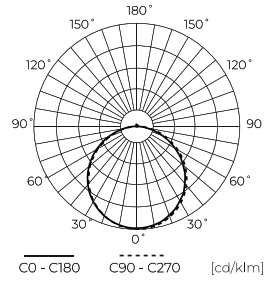

Technical data

Parameter	Value
Energy efficiency class 2019/2015	E
Warranty	3
Power	<ul style="list-style-type: none"> • 12 W • 15 W • 18 W
Voltage	<ul style="list-style-type: none"> • 220-240 V AC
Correlated colour temperature	<ul style="list-style-type: none"> • 3000 K • 4000 K • 5000 K
Colour of the light	CCT
Colour rendering index Ra	80
IP protection rating	IP20
IK protection rating	05
IEC protection class	II
Luminous efficacy	90
Luminous flux	1530
The lumen maintenance factor	96
Lifetime L70B50	30 000 h
Colour consistency in McAdam ellipses	≤6

Parameter	Value
Frequency of the supply voltage	50/60Hz
Beam angle	120
LED type	SMD2835
LED quantity	168
Power Factor	≥0,9
Number of on/off cycles	15000
Lamp's warm-up time to 60%	1
Ambient temperature suitable for operation	-20÷40
Installation method	3in1 surface mounted, flush mounted, suspended
Mounting hole diameter	65-175
Length	220 mm
Width	220 mm
Height	17 mm
Weight	0,48 kg
Colour	White

LED line LITE

Code: 210103

EAN: 5905378210103

**DOWNLIGHT EASY FLEX 3CCT(3K/4K/5K)
12/15/18W 1530lm square IP20 White
LITE**

Technical drawing

Light distribution

Additional product photos

Logistics data