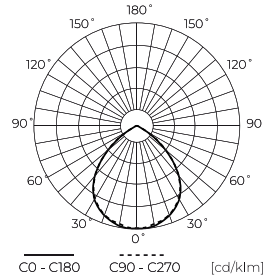

Light distribution