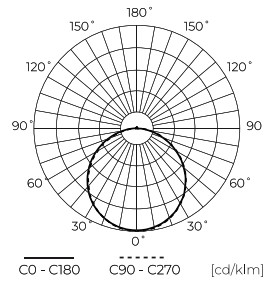

Technical data

Parameter	Value
Energy efficiency class 2019/2015	E
Warranty	3
Power	<ul style="list-style-type: none"> • 18 W • 21 W • 24 W
Voltage	<ul style="list-style-type: none"> • 220-240 V AC
Correlated colour temperature	<ul style="list-style-type: none"> • 3000 K • 4000 K • 5000 K
Colour of the light	CCT
Colour rendering index Ra	80
IP protection rating	IP20
IK protection rating	05
IEC protection class	II
Luminous efficacy	83
Luminous flux	2000
The lumen maintenance factor	96
Lifetime L70B50	30 000 h
Colour consistency in McAdam ellipses	≤6

Parameter	Value
Frequency of the supply voltage	50/60Hz
Beam angle	120
LED type	SMD2835
LED quantity	168
Power Factor	≥0,9
Number of on/off cycles	15000
Lamp's warm-up time to 60%	1
Ambient temperature suitable for operation	-20÷40
Installation method	3in1 surface mounted, flush mounted, suspended
Mounting hole diameter	65-240
Length	295 mm
Width	295 mm
Height	17 mm
Weight	0,74 kg
Colour	White

LED line LITE

Code: 210134

EAN: 5905378210134

**DOWNLIGHT EASY FLEX 3CCT(3K/4K/5K)
18/21/24W 2000lm square IP20 black
LITE**

Technical drawing

Light distribution

Additional product photos

Logistics data