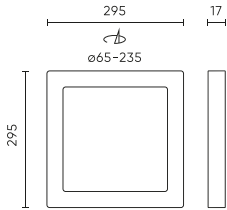

Parameter	Value
Frequency of the supply voltage	50/60Hz
Beam angle	120
LED type	SMD2835
LED quantity	168
Power Factor	≥0,9
Number of on/off cycles	15000
Lamp's warm-up time to 60%	1
Ambient temperature suitable for operation	-20÷40
Installation method	3in1 surface mounted, flush mounted, suspended
Mounting hole diameter	65-240
Length	295 mm
Width	295 mm
Height	17 mm
Weight	0,74 kg
Colour	White

LED line LITE

Code: 210134

EAN: 5905378210134

**DOWNLIGHT EASY FLEX 3CCT(3K/4K/5K)
18/21/24W 2000lm square IP20 black
LITE**

Technical drawing

Light distribution

Additional product photos

Logistics data

Single packaging

Width	330 mm
Height	31 mm
Length	300 mm
Weight	0,94 kg

Bulk packaging

Quantity	10
Width	350 mm
Height	315 mm
Length	335 mm
Weight	9,4 kg

Europallet

Quantity	300
Height	1,8 m
Bulk quantity	30
Weight	310 kg