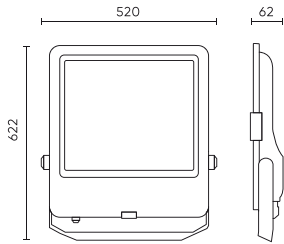

LED line PRIME

Code: 200418

EAN: 5905378200418

**FLOODLIGHT 4000K 600W 84000lm T3
IP66 PRIME**

Technical drawing