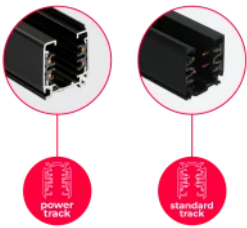

LED line PRIME

Code: 220720

EAN: 5905378220720

**3-phase busway LUMICANTO
POWERTRACK 1m white PRIME**

Technical drawing

Light distribution

Additional product photos