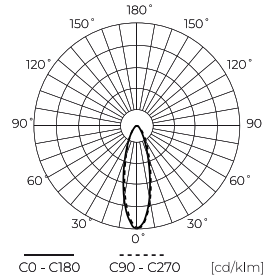

Light distribution