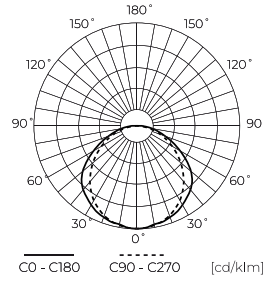

LED line PRIME

Code: 479594-DALI

EAN: 5905378221581

**LINKER hermetic fixture 4000K 40W
6000lm IP65 120cm gray PRIME DALI**

The LED LINKER 40W fixture is a solid and efficient lighting solution, offering a luminous flux of 6000 lm with a high efficiency of 150 lm/W. With an IP65 ingress protection rating and IK08 impact resistance, the product provides protection against dust and impacts, making it an ideal choice for harsh conditions. It operates in temperatures from -25 to 45°C, and its lifespan exceeds 100,000 hours, which reduces maintenance costs.

DALI version.

Product made to order - delivery within 4 days.

Technical data

Parameter	Value
Energy efficiency class 2019/2015	C
Warranty	5
Power	• 40 W
Voltage	• 220-240 V AC
Correlated colour temperature	• 4000 K
Colour of the light	White
Colour rendering index Ra	80
IP protection rating	IP65
IK protection rating	08
IEC protection class	I
Luminous efficacy	150
Luminous flux	6000
The lumen maintenance factor	96
Lifetime L70B50	100 000 h
L80B* – difference B10–B50 ≈ 1% (according to LightingEurope) – negligible	75000 h
L90B* – difference B10–B50 ≈ 1% (according to LightingEurope) – negligible	50000 h
Dimmable function	Dali

Parameter	Value
Frequency of the supply voltage	50/60Hz
Beam angle	120
LED type	SMD2841
Lifespan	100 000 h
Power Factor	0,95
Number of on/off cycles	50000
Lamp's warm-up time to 60%	1
Ambient temperature suitable for operation	-25 ÷ 45
Length	1191 mm
Width	72 mm
Height	61 mm
Weight	1,55 kg
Colour	Grey
Material (housing)	Polycarbonate
Material (cover)	Polycarbonate
DALI	• YES

LED line PRIME

Code: 479594-DALI

EAN: 5905378221581

**LINKER hermetic fixture 4000K 40W
6000lm IP65 120cm gray PRIME DALI**

Technical drawing

Light distribution

Additional product photos

Logistics data