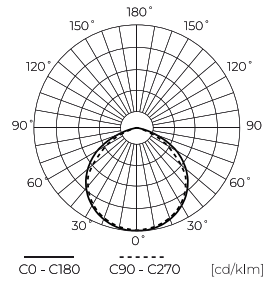

Light distribution