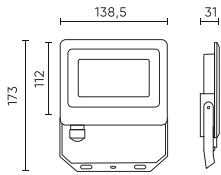

LED line LITE

Code: 203525

EAN: 5905378203525

**Floodlight PHOTON 4000K 30W 3000lm
120° IP65 LITE**

Technical drawing