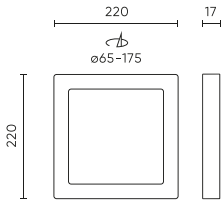

LED line LITE

Code: 210110

EAN: 5905378210110

**DOWNLIGHT EASY FLEX 3CCT(3K/4K/5K)
12/15/18W 1440lm square IP20 black
LITE**

Technical drawing