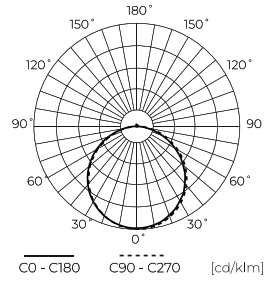

Light distribution