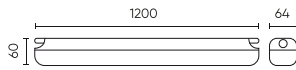

LED line LITE

Code: 217522

EAN: 5905378217522

**Hermetic luminaire LINERIS 6500K 36W
4320lm IP65 120cm gray 3x1,5mm LITE**

Technical drawing