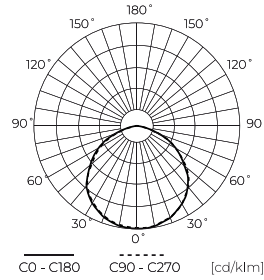

Light distribution