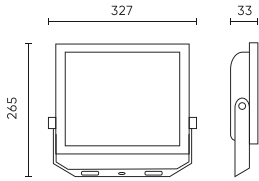

LED line LITE

Code: 203334

EAN: 5905378203334

**LUMINO Floodlight 4000K 150W
15000lm 120° IP65 LITE**

Technical drawing