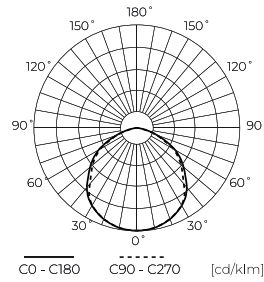

Light distribution