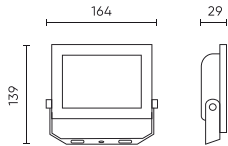

LED line LITE

Code: 203303

EAN: 5905378203303

**LUMINO Floodlight 4000K 30W 3000lm
120° IP65 LITE**

Technical drawing