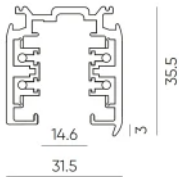

LED line PRIME

Code: 210578

EAN: 5905378210578

**3 phase rail LUMICANTO 1m black PRIME**

**Technical drawing**

**Light distribution**

**Additional product photos**

**Logistics data**

**Single packaging**

Width	1000 mm
Height	35,5 mm
Length	31,5 mm
Weight	0,86 kg

**Bulk packaging**

Quantity	10
Width	180 mm
Height	80 mm
Length	1030 mm
Volume	0,014 m <sup>3</sup>
Weight	9 kg

**Europallet**

Height	
Quantity in layer	
Number of layers	
Bulk quantity	
Weight	

---

LED line PRIME

Code: 210578

EAN: 5905378210578

**3 phase rail LUMICANTO 1m black PRIME**

---

**Example application**