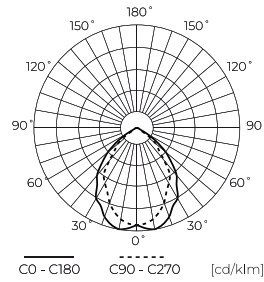

LED line PRIME

Code: 470508

EAN: 5907777470508

**Floodlight PROJECT 4000K 16W 1760lm
120° IP65 LITE**

Technical drawing

Light distribution