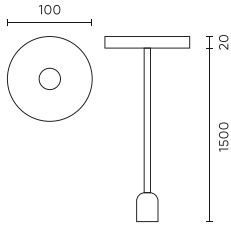

LED line LITE

Code: 249877

EAN: 5901583249877

**Jute pendant lamp holder 1.5 meters
1xE27 LITE**

LITE 1xE27 LED line mount with 1.5 m jute rope is an innovative solution for lovers of stylish arrangements. Allows any string formation, which facilitates the creation of unique compositions. The brown color PVC emphasizes the natural nature of the product and perfectly fits into modern interiors. The E27 socket allows different light sources to be used, which provides flexibility in the selection of brightness.

Technical data

Parameter	Value
Warranty	3
Voltage	• 220-240 V AC
Number of sockets (number of ropes)	1
Bulb thread type	E27
For indoor use	Inside
Length	1500

Parameter	Value
Height	20
Diameter	100
Weight	415
Colour	Brown
Material	jutr rope

LED line LITE

Code: 249877

EAN: 5901583249877

**Jute pendant lamp holder 1.5 meters
1xE27 LITE**

Technical drawing

Light distribution

Additional product photos

Logistics data

Single packaging

Quantity	1
Width	300 mm
Height	120 mm
Length	300 mm
Weight	0,43 kg

Bulk packaging

Quantity	30
Width	410 mm
Height	360 mm
Length	410 mm
Volume	0 m3
Weight	13,25 kg
Comments	

Europallet

Quantity	480
Height	1,8 m
Quantity in layer	120
Number of layers	4
Bulk quantity	16
Weight	237 kg