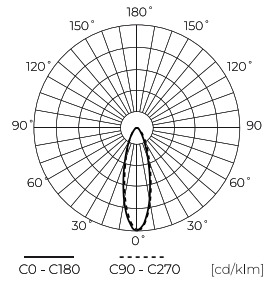

LED line PRIME

Code: 203068

EAN: 5905378203068

**FLOODLIGHT 3CCT(3K/4K/5K) 200W
28000lm 30° IP66 PRIME**

The 200 W PRIME Floodlight LED line provides an impressive light stream of 28,000 lumens with high energy efficiency, reaching 140 lm/W. The used SMD2835 LED technology provides a uniform scattering of light with a light angle of 30°. IP66 leak class and IK08 protection level guarantee resistance to difficult weather conditions.

Technical data

Parameter	Value
Energy efficiency class 2019/2015	D
Warranty	5/7*
Power	• 200 W
Voltage	• 100-277 V AC
Correlated colour temperature	• 3000 K • 4000 K • 5000 K
Colour of the light	CCT
Colour rendering index Ra	70
IP protection rating	IP66
IK protection rating	08
IEC protection class	I
Luminous efficacy	140
Luminous flux	28000
The lumen maintenance factor	96
Lifetime L70B50	50 000 h
L80B* – difference B10–B50 ≈ 1% (according to LightingEurope) – negligible	35000 h
Survival factor	0.9
Colour consistency in McAdam ellipses	≤6

Parameter	Value
Wire length	1 050 mm
Mounting type	surface
Frequency of the supply voltage	50/60Hz
Beam angle	30
LED type	SMD2835
LED quantity	360
Power Factor	0,9
Number of on/off cycles	50000
Lamp's warm-up time to 60%	1
Ambient temperature suitable for operation	-40÷45
Length	412
Width	360
Height	54
Weight	3,3
Material (housing)	Aluminium
Material (cover)	Tempered glass

LED line PRIME

Code: 203068

EAN: 5905378203068

**FLOODLIGHT 3CCT(3K/4K/5K) 200W
28000lm 30° IP66 PRIME**

Technical drawing

Light distribution

Additional product photos

Logistics data