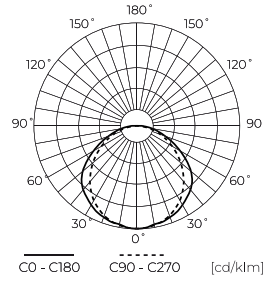

LED line PRIME

Code: 479594

EAN: 5907777479594

**Hermetic luminaire LINKER 4000K 40W
6000lm IP65 120cm gray PRIME**

LINKER 40W LED housing is a robust and efficient lighting solution, offering a light stream of 6000 lm with high efficiency 150 lm/W. Thanks to IP65 class tightness and IK08 resistance, the product provides protection against dust and impacts, making it the perfect choice for difficult conditions. It works at temperatures between -25 and 45°C, and its lifespan is over 100000 hours, which reduces maintenance costs.

Technical data

Parameter	Value
Energy efficiency class 2019/2015	C
Warranty	5/7*
Power	• 40 W
Voltage	• 220-240 V AC
Correlated colour temperature	• 4000 K
Colour of the light	White
Colour rendering index Ra	80
IP protection rating	IP65
IK protection rating	08
IEC protection class	I
Luminous efficacy	150
Luminous flux	6000
The lumen maintenance factor	96
Lifetime L70B50	100 000 h
L80B* – difference B10–B50 ≈ 1% (according to LightingEurope) – negligible	75000 h
L90B* – difference B10–B50 ≈ 1% (according to LightingEurope) – negligible	50000 h
Survival factor	0.9

Parameter	Value
Colour consistency in McAdam ellipses	≤6
Frequency of the supply voltage	50/60Hz
Beam angle	120
LED type	SMD2835
Lifespan	100 000 h
Power Factor	0,95
Number of on/off cycles	50000
Lamp's warm-up time to 60%	1
Ambient temperature suitable for operation	-25 ÷ 45
Length	1191 mm
Width	72 mm
Height	61 mm
Weight	1,2 kg
Colour	Grey
Material (housing)	Polycarbonate
Material (cover)	Polycarbonate

LED line PRIME

Code: 479594

EAN: 5907777479594

**Hermetic luminaire LINKER 4000K 40W
6000lm IP65 120cm gray PRIME**

Technical drawing

Light distribution

Additional product photos

Logistics data