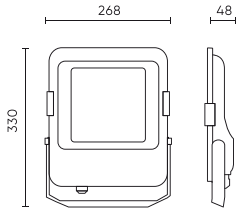

LED line PRIME

Code: 200326

EAN: 5905378200326

**FLOODLIGHT 4000K 100W 14000lm 30°
IP66 PRIME**

Technical drawing