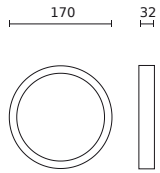

LED line LITE

Code: 200937-II

EAN: 5905378225046

Downlight MOLLY Round frame for surface mounting 18W white LITE

New

The surface-mounted frame LED line is a functional adapter that quickly changes the purpose of Slim recessed panels, allowing them to be mounted directly on the ceiling or wall. The perfectly matched construction ensures an aesthetic finish and a cohesive look for the entire installation, while maintaining the compact dimensions of the fixture. Thanks to the simple mounting system, it is an indispensable solution wherever suspended ceilings cannot be used.

Technical data

Parameter	Value
Warranty	3
For indoor use	Inside
Height	32 mm

Parameter	Value
Fixture's diameter	170 mm
Weight	0,057 kg
Material (housing)	Polycarbonate

LED line LITE

Code: 200937-II

EAN: 5905378225046

Downlight MOLLY Round frame for surface mounting 18W white LITE

Technical drawing

Light distribution

Additional product photos

Logistics data

Single packaging

Width	175 mm
Height	36 mm
Length	175 mm
Weight	0,062 kg

Bulk packaging

Quantity	40
Width	37 cm
Height	37 cm
Length	39 cm
Weight	2,3 kg

Europallet

Quantity	960
Height	1,6 m
Bulk quantity	24
Weight	85 kg

LED line LITE

Code: 200937-II

EAN: 5905378225046

**Downlight MOLLY Round frame for
surface mounting 18W white LITE**