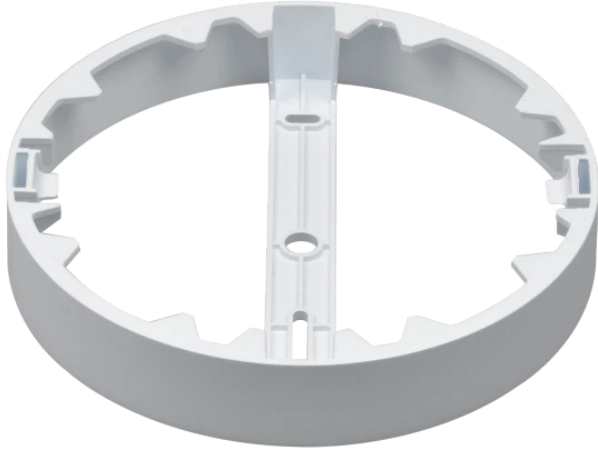

LED line LITE

Code: 200937-II

EAN: 5905378225046

Downlight MOLLY Round frame for surface mounting 18W white LITE

New

The surface-mounted frame LED line is a functional adapter that quickly changes the purpose of Slim recessed panels, allowing them to be mounted directly on the ceiling or wall. The perfectly matched construction ensures an aesthetic finish and a cohesive look for the entire installation, while maintaining the compact dimensions of the fixture. Thanks to the simple mounting system, it is an indispensable solution wherever suspended ceilings cannot be used.

Technical data

Parameter	Value
Warranty	3
For indoor use	Inside
Height	32 mm

Parameter	Value
Fixture's diameter	170 mm
Weight	0,057 kg
Material (housing)	Polycarbonate

LED line LITE

Code: 200937-II

EAN: 5905378225046

Downlight MOLLY Round frame for surface mounting 18W white LITE

Technical drawing

Light distribution

Additional product photos

Logistics data

Single packaging

Width	175 mm
Height	36 mm
Length	175 mm
Weight	0,062 kg

Bulk packaging

Quantity	40
Width	37 cm
Height	37 cm
Length	39 cm
Weight	2,3 kg

Europallet

Quantity	960
Height	1,6 m
Bulk quantity	24
Weight	85 kg

LED line LITE

Code: 200937-II

EAN: 5905378225046

**Downlight MOLLY Round frame for
surface mounting 18W white LITE**