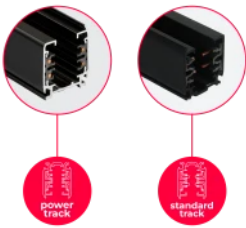

LED line PRIME

Code: 220706

EAN: 5905378220706

**3-phase busway LUMICANTO
POWERTRACK 2m black PRIME**

Technical drawing

Light distribution

Additional product photos