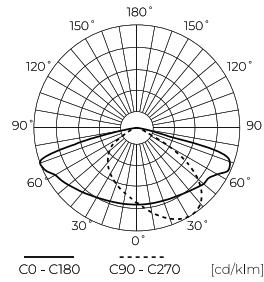

Light distribution