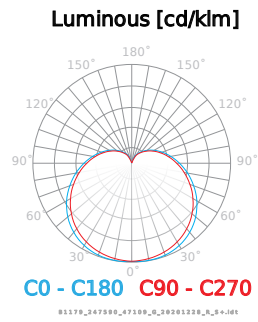

Voltage range and voltage type

Lifespan

LED type

The structural design of this product ensures effective heat dissipation.

Beam angle

Ambient temperature suitable for operation

Lamp type

Parametr	Wartość
Luminous efficacy	142 lm/W
Colour of the light	White
Energy efficiency class 2019/2015	D
Luminous flux	1000 lm
Colour consistency in McAdam ellipses	≤6
IP protection rating	IP20
Warranty (years)	5
Survival factor	0.9
Lifetime L70B50	30 000
Material	Ceramic
Frequency of the supply voltage	50/60Hz
Colour rendering index Ra	80
Colour	White
The lumen maintenance factor	96 %
Lamp's type	G45
Lamp's diameter	45
Beam angle	220 °
Material (cover)	glass
Material (housing)	Ceramic
LED type	SMD2835
Lifespan	30000
Power Factor	0,5

Parametr	Wartość
Number of on/off cycles	50000
Colour consistency in McAdam ellipses	≤6
Ambient temperature suitable for operation	-20÷40 °C
For indoor use	Inside
Full box quantity	100 pc
Lamp's warm-up time to 60%	1
Height	84 mm
Master carton weight (kg)	7
Angle for useful luminous flux (EPREL)	Sphere 360 degrees
Is the product equipped with an integrated light source? (EPREL)	No
Non-directional or directional light source (EPREL)	NDLS
Is this product a light source? (EPREL)	Yes
Mains or non- mains light source (EPREL)	MLS
Connected light source (EPREL)	No
Colour-tuneable light source (EPREL)	No
Total luminous flux (EPREL)	1 000
On-mode power P_{on} (EPREL)	7
Useful luminous flux Φ_{use} (EPREL)	1 000
Beam angle in degrees (EPREL)	220
Power	• 7 W
Voltage	• 170-250 V AC
Correlated colour temperature	• 3000 K