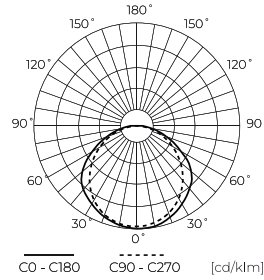

Technical data

Parameter	Value
Energy efficiency class 2019/2015	D
Warranty	5
Power	• 80 W
Voltage	• 220-240 V AC
Correlated colour temperature	• 4000 K
Colour of the light	White
Colour rendering index Ra	80
IP protection rating	IP65
IK protection rating	08
IEC protection class	I
Luminous efficacy	150
Luminous flux	12000
The lumen maintenance factor	96
Lifetime L70B50	100 000 h
L80B* – difference B10–B50 ≈ 1% (according to LightingEurope) – negligible	75000 h
L90B* – difference B10–B50 ≈ 1% (according to LightingEurope) – negligible	50000 h
Dimmable function	Dali

Parameter	Value
Frequency of the supply voltage	50/60Hz
Beam angle	120
LED type	SMD2842
Lifespan	100 000 h
Power Factor	0,9
Number of on/off cycles	50000
Lamp's warm-up time to 60%	1
Ambient temperature suitable for operation	-25 ÷ 45
Length	1495 mm
Width	72 mm
Height	61 mm
Weight	1,76 kg
Colour	Grey
Material (housing)	Polycarbonate
Material (cover)	Polycarbonate
DALI	• YES

LED line PRIME

Code: 201057-DALI

EAN: 5905378221598

**LINKER hermetic fixture 4000K 80W
12000lm IP65 150cm gray PRIME DALI**

Technical drawing

Light distribution

Additional product photos

Logistics data

Single packaging

Quantity	1
Width	75 mm
Height	65 mm
Length	1570 mm
Weight	1,95 kg

Bulk packaging

Quantity	12
Width	288 mm
Height	246 mm
Length	1538 mm
Volume	
Weight	28,2 kg

Europallet

Quantity	144
Height	1750 mm
Quantity in layer	
Number of layers	
Bulk quantity	12
Weight	363 kg