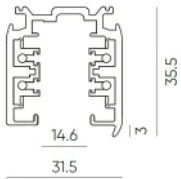

LED line PRIME

Code: 210547

EAN: 5905378210547

3 phase rail LUMICANTO 1m white PRIME

Technical drawing

Light distribution

Additional product photos

Logistics data

Single packaging

Width	1000 mm
Height	35,5 mm
Length	31,5 mm
Weight	0,86 kg

Bulk packaging

Quantity	10
Width	180 mm
Height	80 mm
Length	1030 mm
Volume	0,014 m3
Weight	9 kg

Europallet

Height	
Quantity in layer	
Number of layers	
Bulk quantity	
Weight	