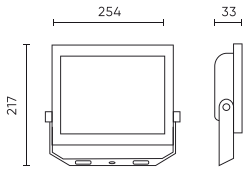

LED line LITE

Code: 203327

EAN: 5905378203327

**LUMINO Floodlight 4000K 100W
10000lm 120° IP65 LITE**

Technical drawing

Light distribution

57823-QuarW1