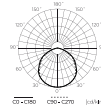

Light distribution

57823-QuarW1