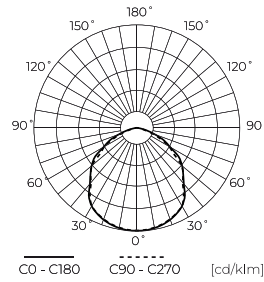

Light distribution