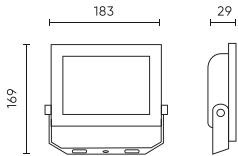

LED line LITE

Code: 203310

EAN: 5905378203310

**LUMINO Floodlight 4000K 50W 5000lm
120° IP65 LITE**

Technical drawing