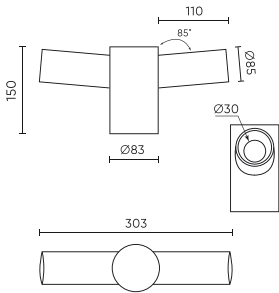

LED line PRIME

Code: 220355

EAN: 5905378220355

**Bracket for 2 fixtures for folding lighting pole gray**

The bracket allowing the suspension of 2 fixtures on a folding lighting pole in gray combines durability and functionality. Made of high-quality materials, it ensures stable mounting and safety during use. Its universal design makes it perfectly compatible with fixtures available on the market. Thanks to its thoughtful construction, installation and disassembly are extremely simple.

**Technical data**

Parameter	Value
Warranty	5/7*

Parameter	Value
Diameter of the column ending	ø 58

LED line PRIME

Code: 220355

EAN: 5905378220355

**Bracket for 2 fixtures for folding lighting pole gray**

**Technical drawing**

**Light distribution**

**Additional product photos**

**Logistics data**

**Single packaging**

Width	
Height	
Length	
Weight	1 kg

**Bulk packaging**

Quantity	
Width	
Height	
Length	
Volume	
Weight	

**Europallet**

Height	
Quantity in layer	
Number of layers	
Bulk quantity	
Weight	

---

LED line PRIME

Code: 220355

EAN: 5905378220355

**Bracket for 2 fixtures for folding  
lighting pole gray**

---

**Example application**