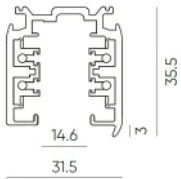

Parameter	Value
Length	2000
Width	31,5
Height	35,5
Equivalent	XTS 4200
Colour	White
Material (housing)	Aluminium

LED line PRIME

Code: 210554

EAN: 5905378210554

**3 phase rail LUMICANTO 2m white PRIME**

**Technical drawing**

**Light distribution**

**Additional product photos**

**Logistics data**

**Single packaging**

Width	2000 mm
Height	35,5 mm
Length	31,5 mm
Weight	1,72 kg

**Bulk packaging**

Quantity	10
Width	180 mm
Height	80 mm
Length	2030 mm
Volume	0,029 m <sup>3</sup>
Weight	18 kg

**Europallet**

Height
Quantity in layer
Number of layers
Bulk quantity
Weight

---

LED line PRIME

Code: 210554

EAN: 5905378210554

**3 phase rail LUMICANTO 2m white  
PRIME**

---