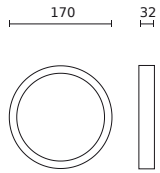

LED line LITE

Code: 205673-II

EAN: 5905378227606

Downlight MOLLY Round frame for surface mounting 18W black LITE

New

The black surface-mounted frame LED line is a functional adapter that allows for the quick installation of recessed Molly panels on any solid surface. The perfect color match with black panels ensures an aesthetic and cohesive appearance of the entire fixture, highlighting its modern character. The product eliminates the need to cut into the ceiling, making it an excellent solution for concrete ceilings and loft arrangements.

Technical data

Parameter	Value
Warranty	3
For indoor use	Inside
Height	32 mm

Parameter	Value
Fixture's diameter	170 mm
Weight	0,057 kg
Material (housing)	Polycarbonate

LED line LITE

Code: 205673-II

EAN: 5905378227606

Downlight MOLLY Round frame for surface mounting 18W black LITE

Technical drawing

Light distribution

Additional product photos

Logistics data

Single packaging

Width	175 mm
Height	36 mm
Length	175 mm
Weight	0,062 kg

Bulk packaging

Quantity	40
Width	37 cm
Height	37 cm
Length	39 cm
Weight	2,3 kg

Europallet

Quantity	960
Height	1,6 m
Bulk quantity	24
Weight	85 kg

LED line LITE

Code: 205673-II

EAN: 5905378227606

**Downlight MOLLY Round frame for
surface mounting 18W black LITE**