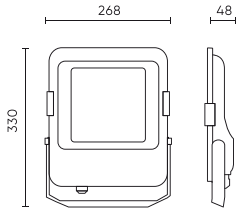

LED line PRIME

Code: 200333

EAN: 5905378200333

**FLOODLIGHT 4000K 100W 14000lm 60°
IP66 PRIME**

Technical drawing