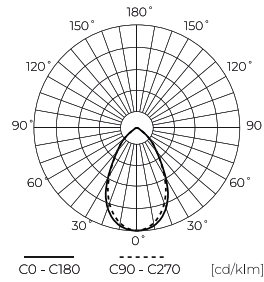

Light distribution