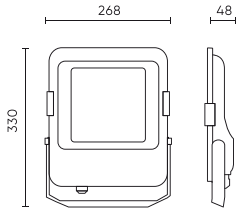

LED line PRIME

Code: 202764

EAN: 5905378202764

**FLOODLIGHT 3CCT (3K/4K/5K) 100W
14000lm 120° IP66 PRIME**

Technical drawing