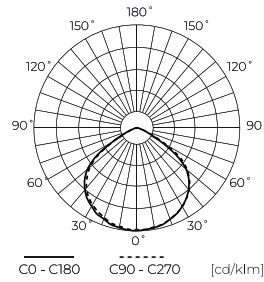

Light distribution