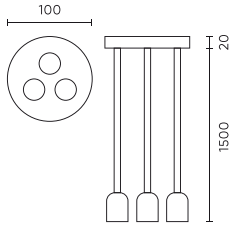

LED line LITE

Code: 249891

EAN: 5901583249891

**Jute pendant lamp holder 1.5 meters
3xE27 LITE**

LITE 3xE27 LED line mounting is an extremely stylish and functional design, equipped with a 1500 mm long jute cord. It has three E27 sockets, allowing the use of various light sources. The brown color and PVC housing harmoniously fit into modern interiors, adding them a natural character. Its maximum power is 50 W at 220-240 VAC power supply and the diameters of the rope and luminaire are 22 mm and 35 mm respectively.

Technical data

Parameter	Value
Warranty	3
Voltage	• 220-240 V AC
Number of sockets (number of ropes)	3
Bulb thread type	E27
For indoor use	Inside
Length	1500 mm

Parameter	Value
Fixture's diameter	120 mm
Diameter	120 mm
Weight	1,1 kg
Colour	Brown
Material	jutr rope

LED line LITE

Code: 249891

EAN: 5901583249891

**Jute pendant lamp holder 1.5 meters
3xE27 LITE**

Technical drawing

Light distribution

Additional product photos

Logistics data

Single packaging

Quantity	1
Width	300 mm
Height	120 mm
Length	300 mm
Weight	1,1 kg

Bulk packaging

Quantity	10
Width	400 mm
Height	380 mm
Length	400 mm
Volume	0 m3
Weight	12,4 kg
Comments	

Europallet

Quantity	160
Height	1,90 m
Quantity in layer	40
Number of layers	6
Bulk quantity	16
Weight	323 kg