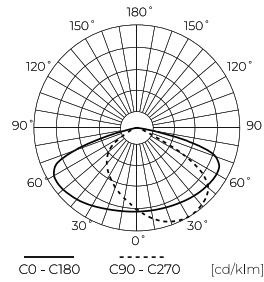

Light distribution