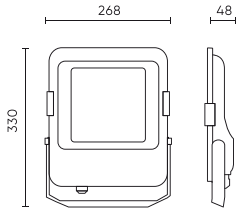

LED line PRIME

Code: 202450

EAN: 5905378202450

**FLOODLIGHT 4000K 100W 14000lm T2
IP66 PRIME**

Technical drawing