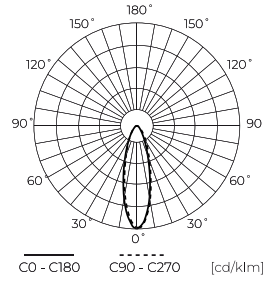

Light distribution