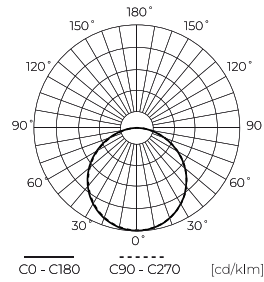

Technical data

Parameter	Value
Energy efficiency class 2019/2015	F
Warranty	3
Power	• 40 W
Voltage	• 220-240 V AC
Correlated colour temperature	• 4000 K
Colour of the light	White
Colour rendering index Ra	80
IP protection rating	IP20
IK protection rating	02
IEC protection class	II
Luminous efficacy	100
Luminous flux	4000
The lumen maintenance factor	96
Lifetime L70B50	30 000 h
Survival factor	0.9
Colour consistency in McAdam ellipses	≤6

Parameter	Value
Frequency of the supply voltage	50/60Hz
Beam angle	120
LED type	SMD LED 2835
LED quantity	48
Power Factor	0,9
Number of on/off cycles	25000
Lamp's warm-up time to 60%	1
Ambient temperature suitable for operation	-25÷45
For indoor use	Inside
Length	595 mm
Width	595 mm
Height	28 mm
Weight	1,1 kg
Colour	white
Material (housing)	Aluminium
Material (cover)	Polystyrene

LED line LITE

Code: 202887

EAN: 5905378202887

**Backlit Panel 4000K 40W 4000lm IP20
60x60cm white LITE**

Technical drawing

Light distribution

Additional product photos

Logistics data

Single packaging

Quantity	1
Width	595 mm
Height	28 mm
Length	595 mm
Weight	1,3 kg

Bulk packaging

Quantity	10
Width	320 mm
Height	620 mm
Length	620 mm
Volume	0,123 m3
Weight	13 kg
Comments	

Europallet

Quantity	70
Height	1,90 m
Quantity in layer	
Number of layers	
Bulk quantity	7
Weight	120 kg