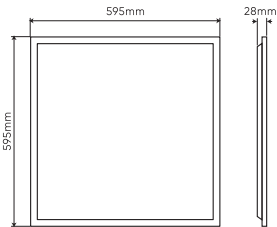

Parameter	Value
Frequency of the supply voltage	50/60Hz
Beam angle	120
LED type	SMD LED 2835
LED quantity	48
Power Factor	0,9
Number of on/off cycles	25000
Lamp's warm-up time to 60%	1
Ambient temperature suitable for operation	-25÷45
For indoor use	Inside
Length	595 mm
Width	595 mm
Height	28 mm
Weight	1,1 kg
Colour	white
Material (housing)	Aluminium
Material (cover)	Polystyrene

LED line LITE

Code: 202887

EAN: 5905378202887

**Backlit Panel 4000K 40W 4000lm IP20
60x60cm white LITE**

Technical drawing

Light distribution

Additional product photos

Logistics data

Single packaging

Quantity	1
Width	595 mm
Height	28 mm
Length	595 mm
Weight	1,3 kg

Bulk packaging

Quantity	10
Width	320 mm
Height	620 mm
Length	620 mm
Volume	0,123 m3
Weight	13 kg
Comments	

Europallet

Quantity	70
Height	1,90 m
Quantity in layer	
Number of layers	
Bulk quantity	7
Weight	120 kg