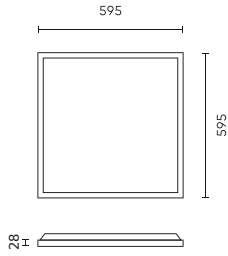

LED line PRIME

Code: 223950

EAN: 5905378223950

**Backlit Panel 3CCT (3/4/6K)
28/32/36/40W 4800lm UGR<19 60x60cm
white PRIME**

Technical drawing